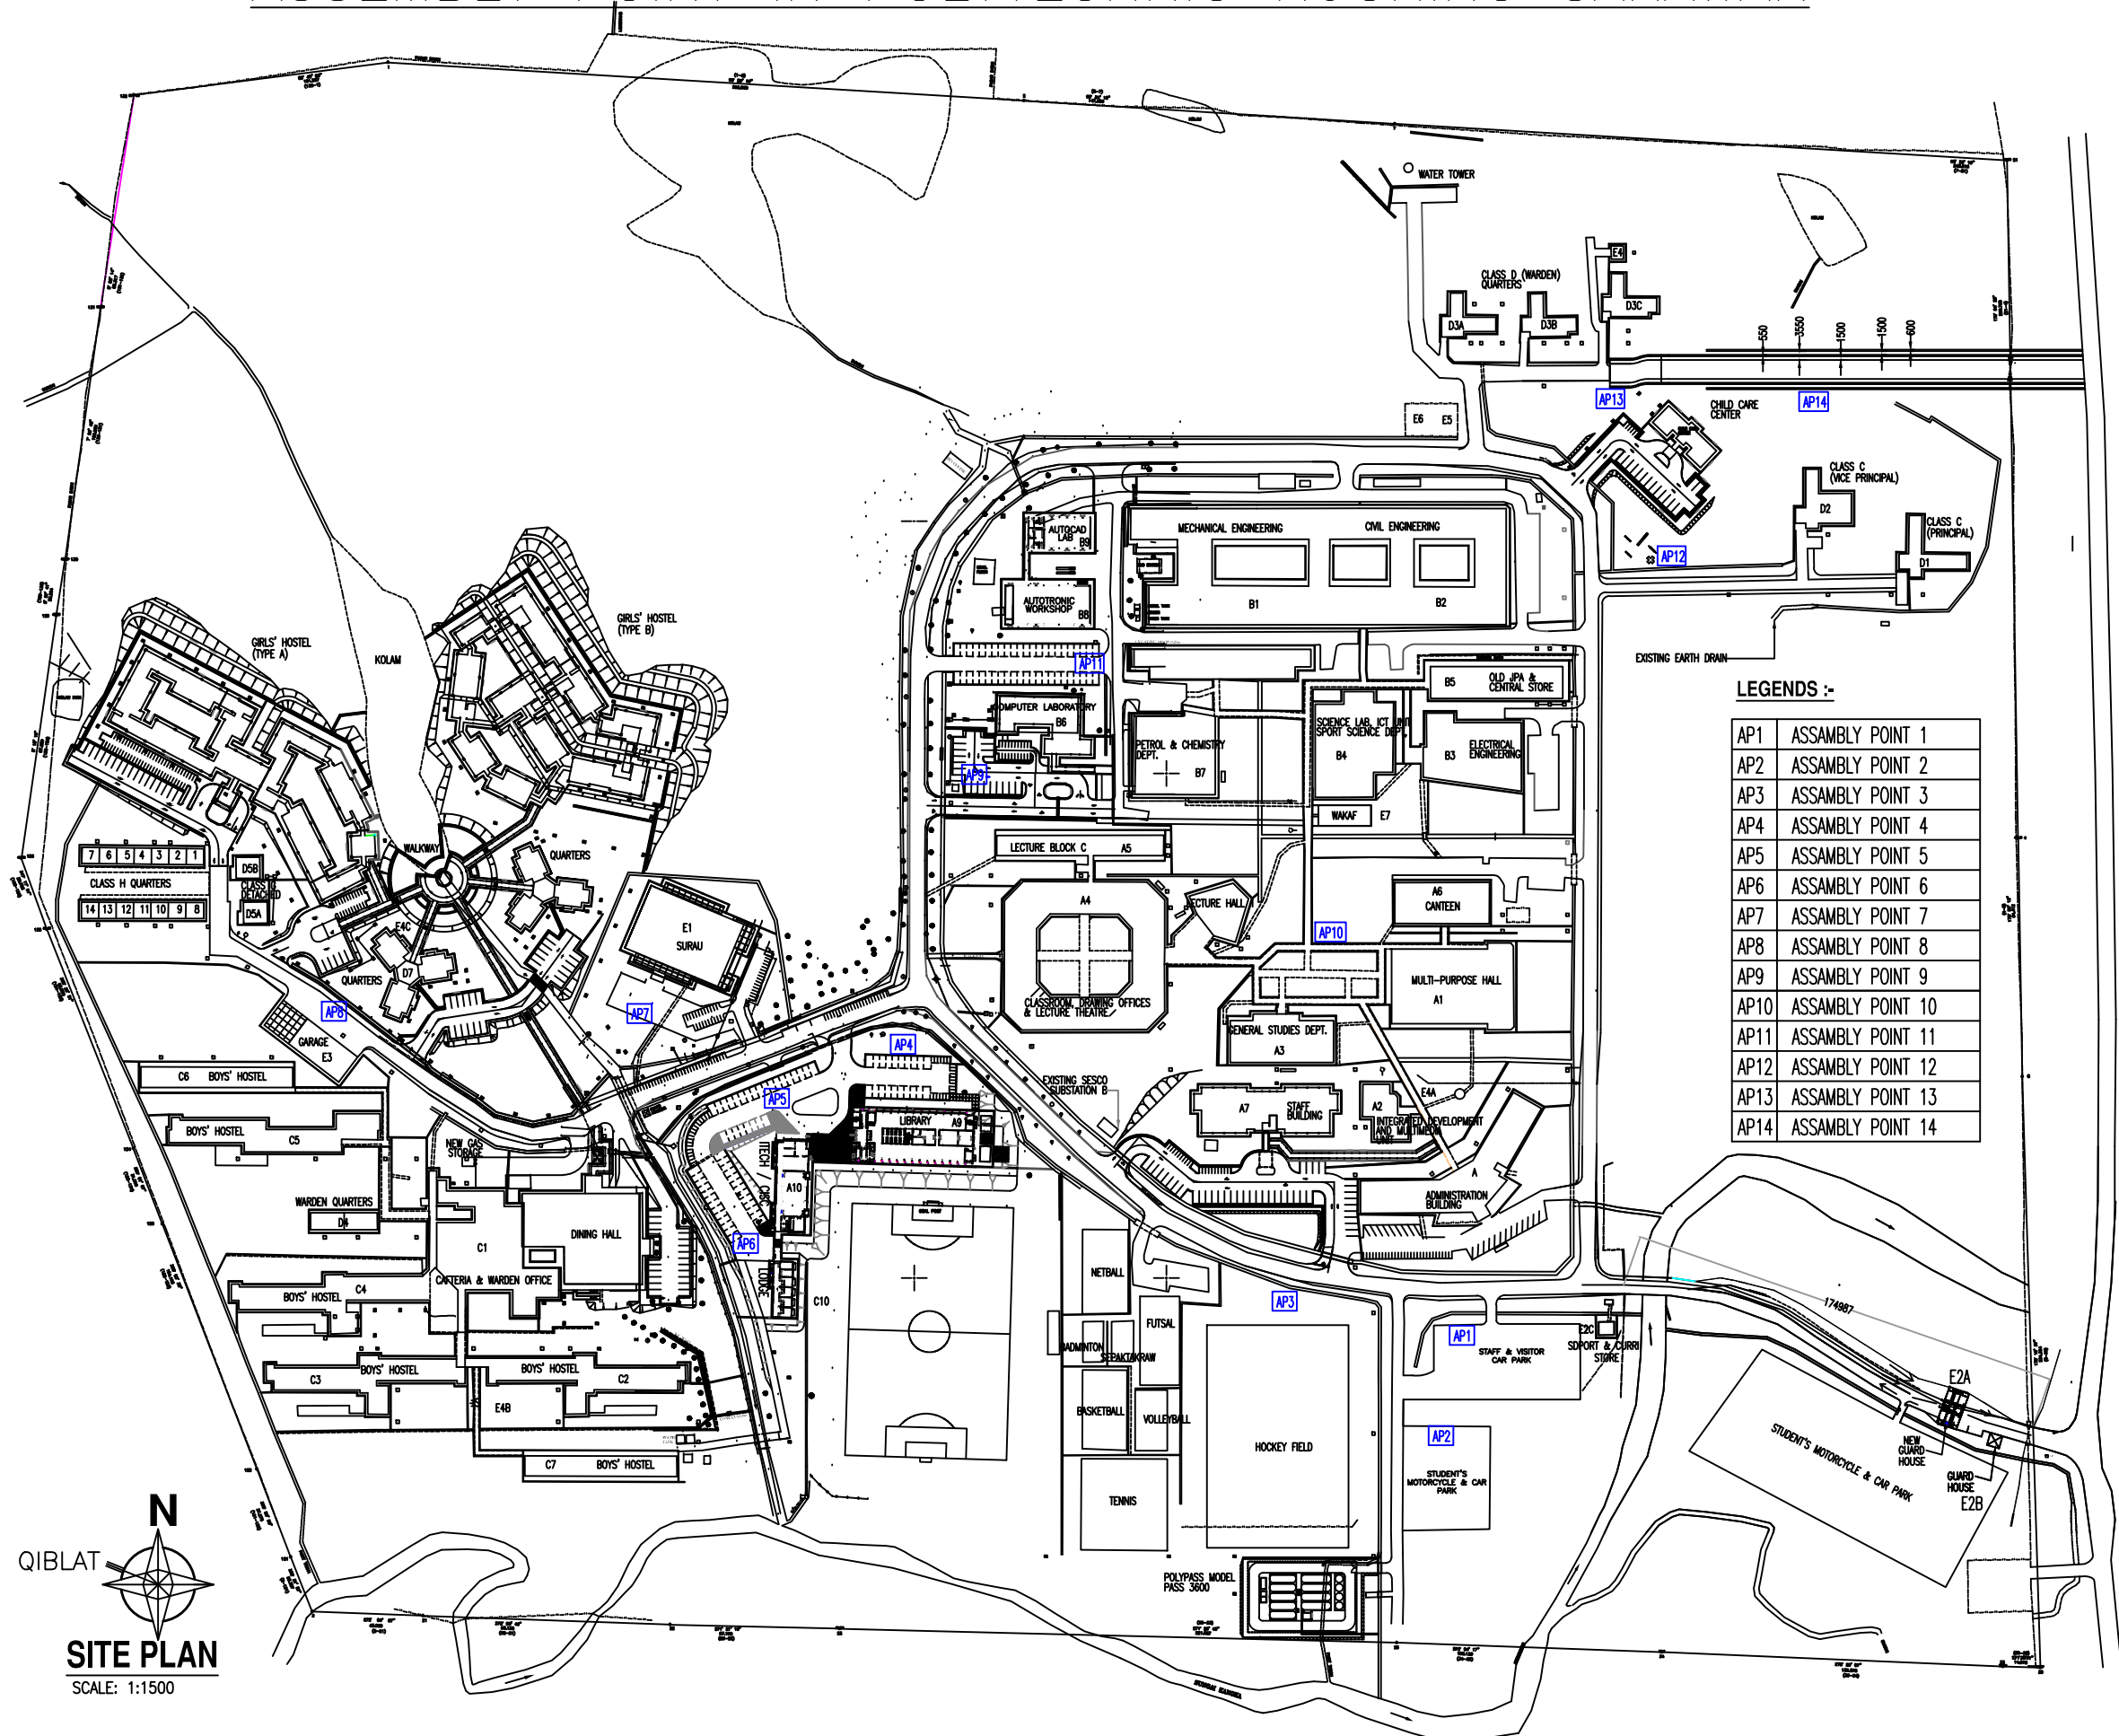

# ASSEMBLY POINT IN POLYTECHNIC KUCHING SARAWAK

**LEGENDS :-**

AP1	ASSAMBLY POINT 1
AP2	ASSAMBLY POINT 2
AP3	ASSAMBLY POINT 3
AP4	ASSAMBLY POINT 4
AP5	ASSAMBLY POINT 5
AP6	ASSAMBLY POINT 6
AP7	ASSAMBLY POINT 7
AP8	ASSAMBLY POINT 8
AP9	ASSAMBLY POINT 9
AP10	ASSAMBLY POINT 10
AP11	ASSAMBLY POINT 11
AP12	ASSAMBLY POINT 12
AP13	ASSAMBLY POINT 13
AP14	ASSAMBLY POINT 14

QIBLAT   
**SITE PLAN**  
 SCALE: 1:1500